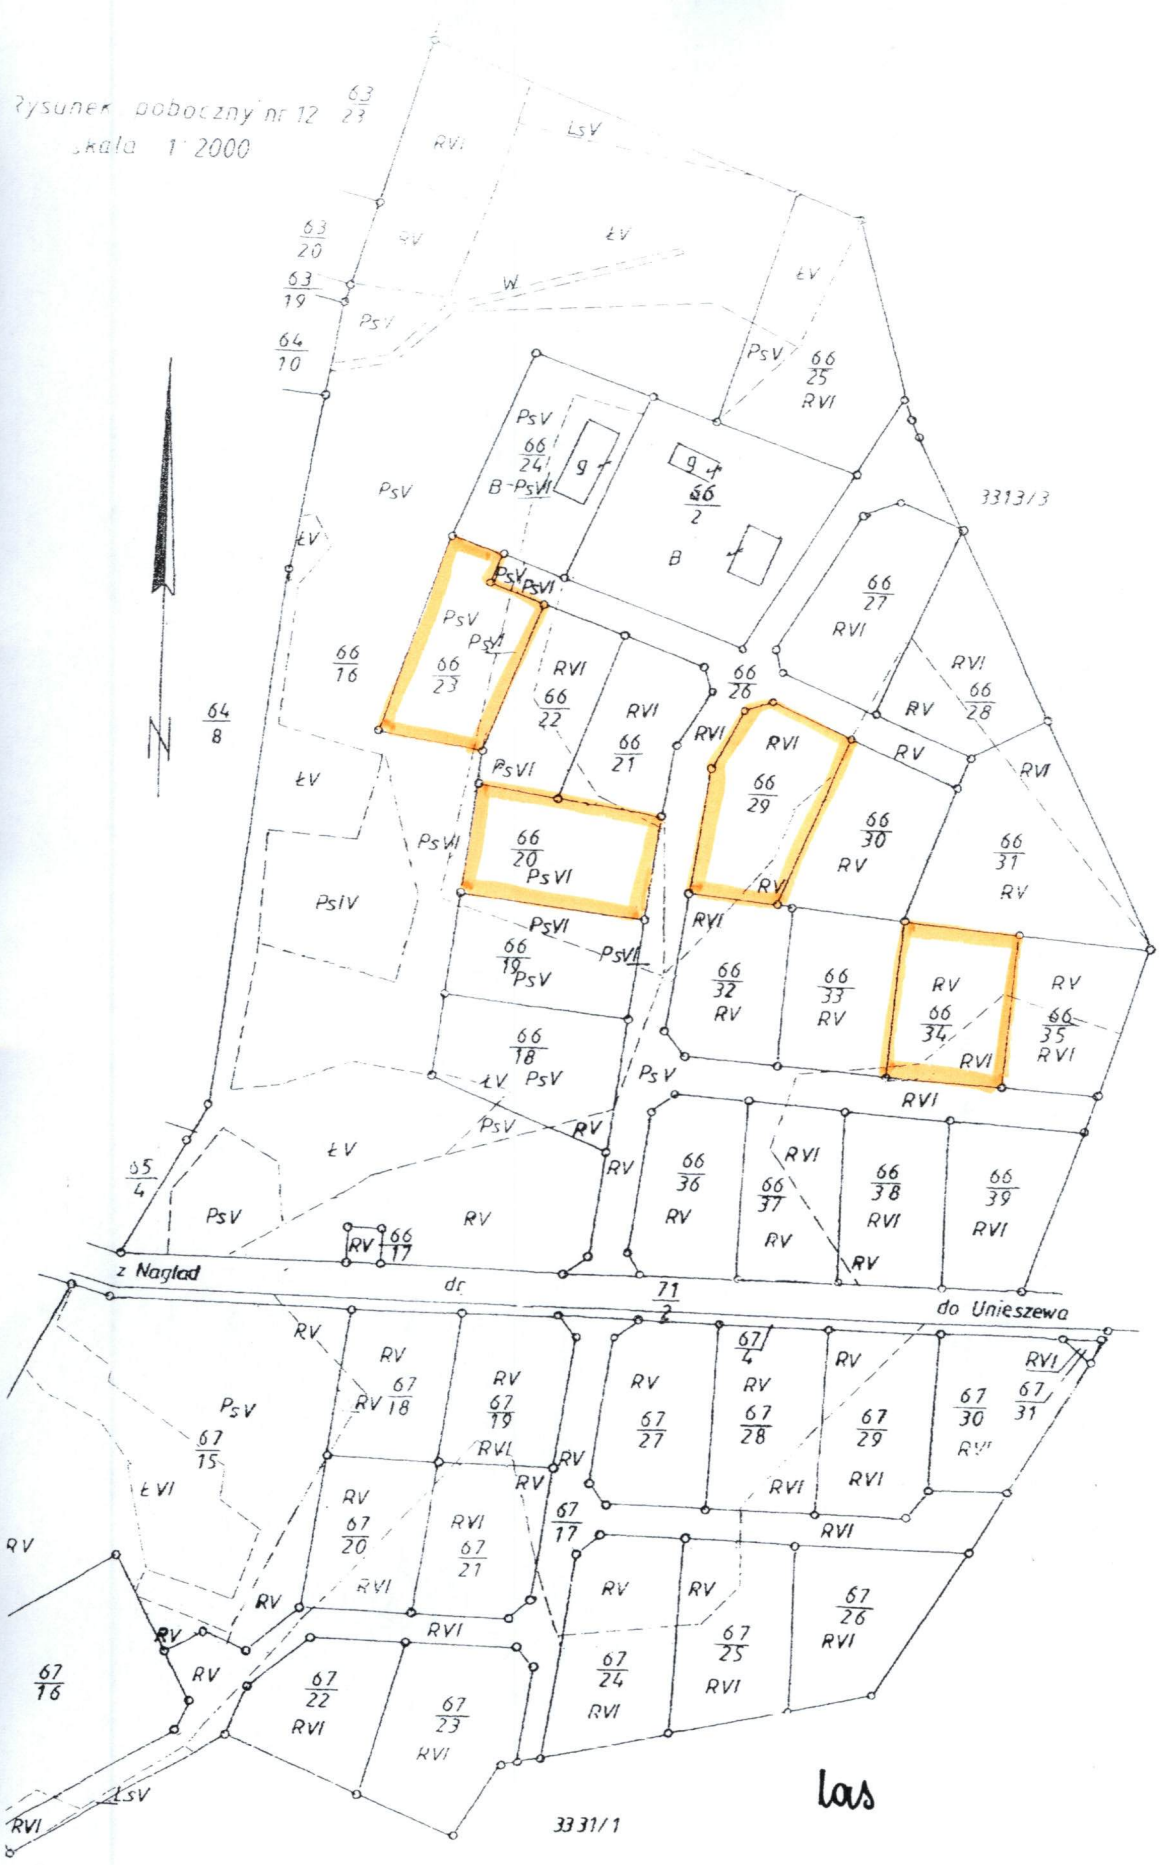

las

las

las

las

Obrotym

droga krajowa nr 16

OSP

Nagrody

194/3  
184/3

20/3  
20/7

27/2  
27/3  
27/4  
27/5  
27/6  
27/7  
27/8  
27/9  
27/10  
27/11  
27/12  
27/13  
27/14  
27/15  
27/16  
27/17  
27/18  
27/19  
27/20  
27/21  
27/22  
27/23  
27/24  
27/25  
27/26  
27/27  
27/28  
27/29  
27/30  
27/31  
27/32  
27/33  
27/34  
27/35  
27/36  
27/37  
27/38  
27/39  
27/40  
27/41  
27/42  
27/43  
27/44  
27/45  
27/46  
27/47  
27/48  
27/49  
27/50  
27/51  
27/52  
27/53  
27/54  
27/55  
27/56  
27/57  
27/58  
27/59  
27/60  
27/61  
27/62  
27/63  
27/64  
27/65  
27/66  
27/67  
27/68  
27/69  
27/70  
27/71  
27/72  
27/73  
27/74  
27/75  
27/76  
27/77  
27/78  
27/79  
27/80  
27/81  
27/82  
27/83  
27/84  
27/85  
27/86  
27/87  
27/88  
27/89  
27/90  
27/91  
27/92  
27/93  
27/94  
27/95  
27/96  
27/97  
27/98  
27/99  
27/100

Rysunek poboczny nr 12  
skala 1:2000

Ark  
las

Rys. pob.  
1/1

Obręb Jonkowo

powiększenie

Nadł. Ludyja  
ark 3