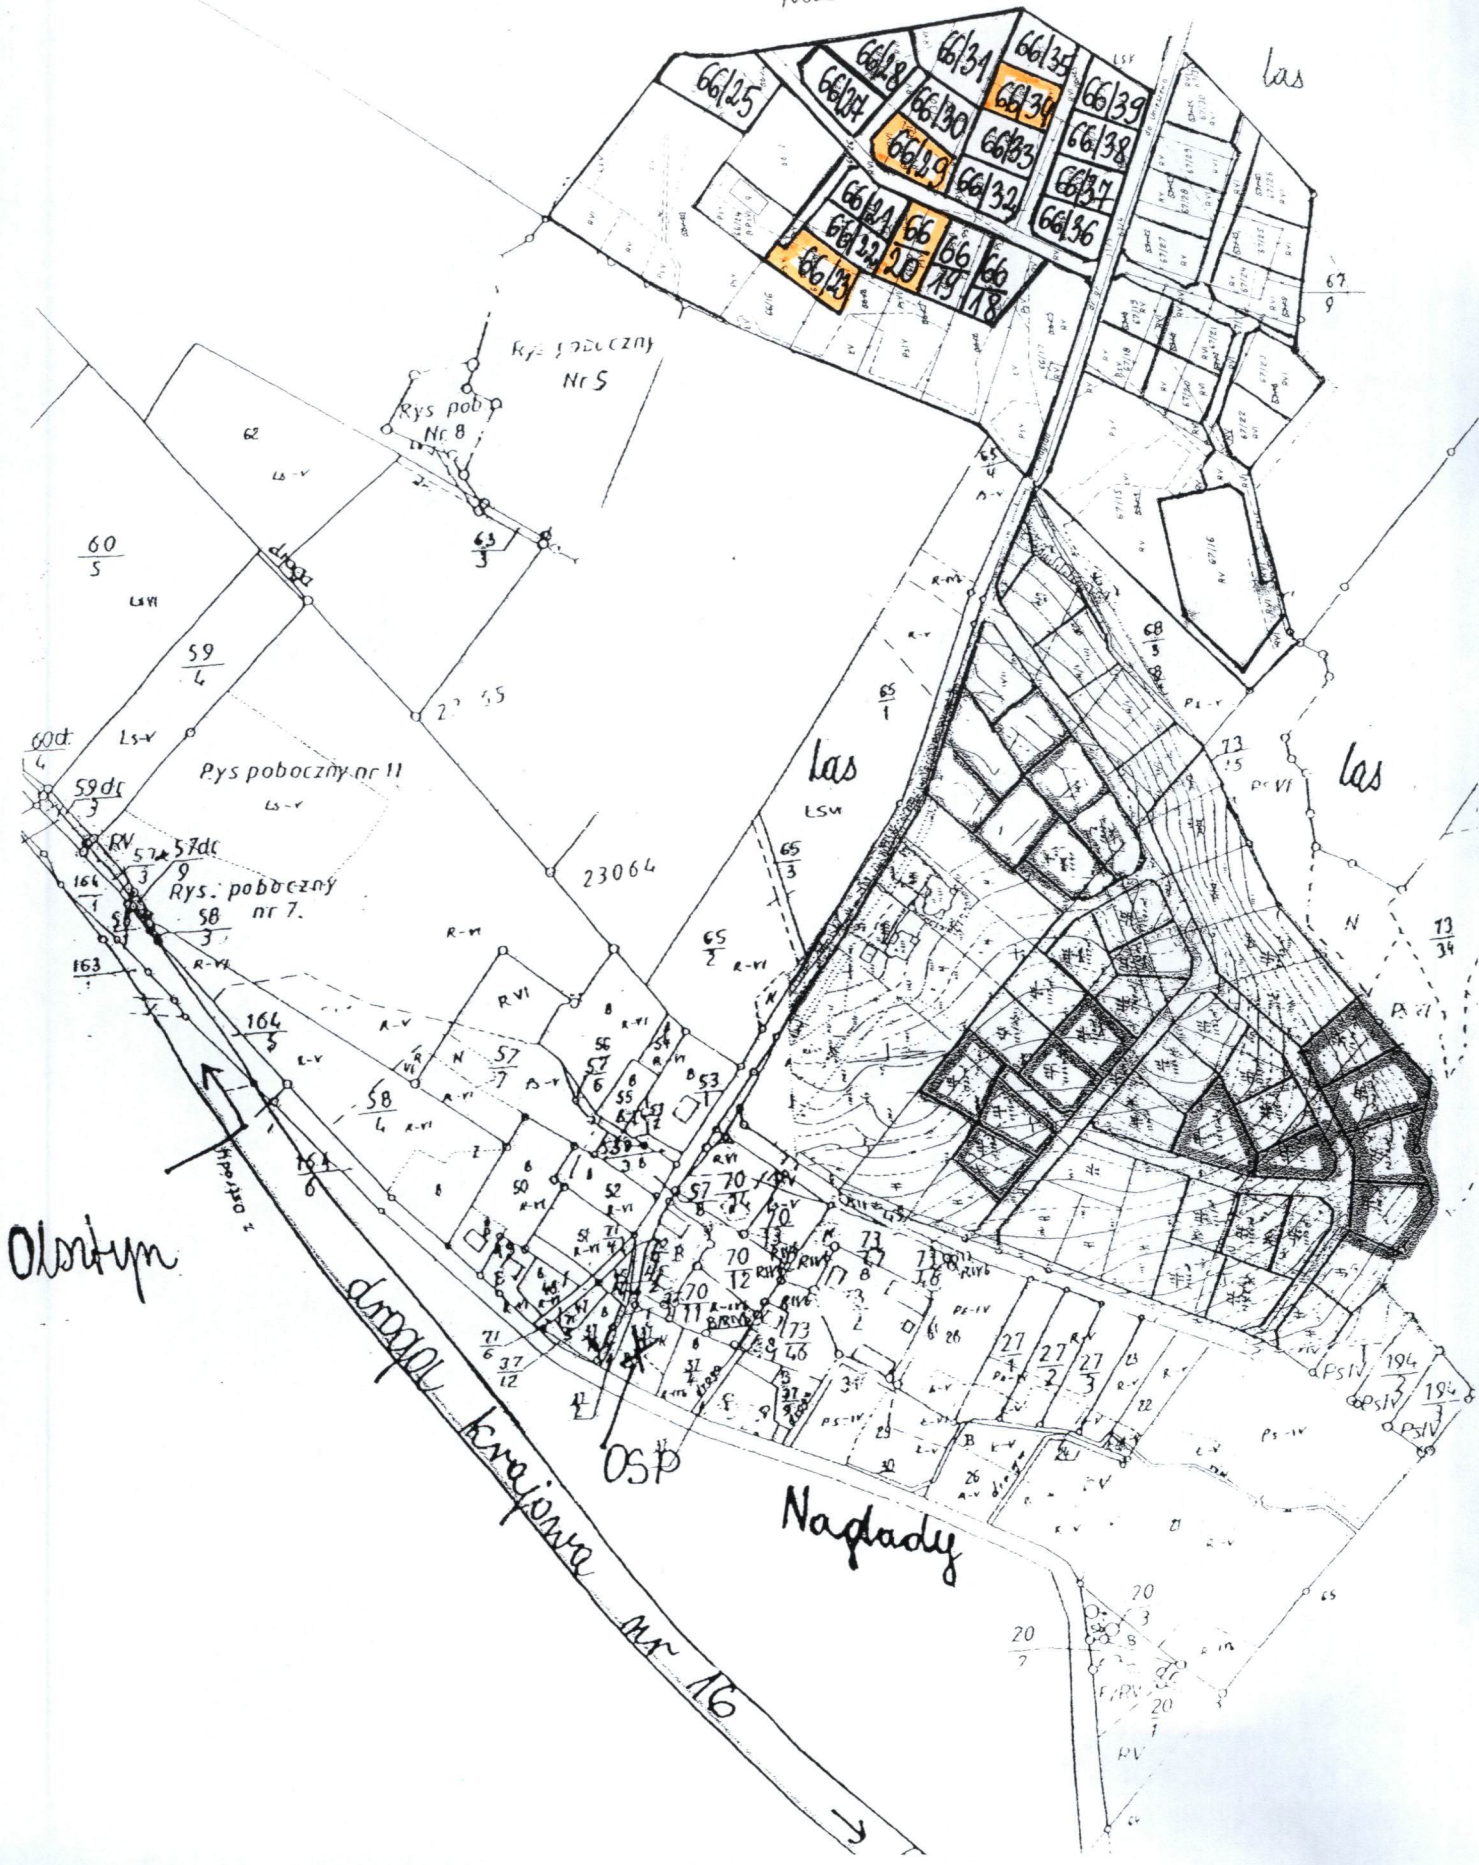

las

las

las

las

Obrotym

droga krajowa nr 16

OSP

Nagrody

194/3
184/3

20/3
20/7